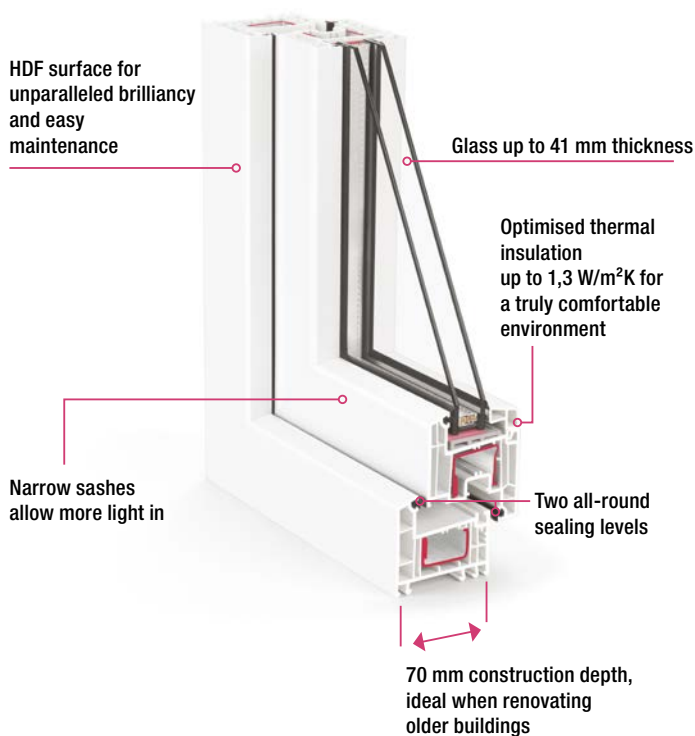

NUMEROUS COLOURS AND MOULDINGS

More possibilities

KALEIDO COLOR* gives you plenty of scope for style. Any trendy tone can be implemented – laminated, foil-coated or with aluminium casing – so you can create your dream design. Choose from an assortment of structured finishes, or a gloss or matt look. Plenty of inspiration to brighten up your home.

In great shape

Euro Design 70 is available with a wide range of mouldings, rounded, angled or with sash bars – your window profiles can make the most of the view.

220
colours

* In the KALEIDO PAINT, KALEIDO FOIL, KALEIDO COVER colour ranges.

Any number of mouldings

LOWER ENERGY LOSSES

More savings

70 mm construction depth and double seal keep your home warm and cosy, even when it's stormy or snowy outside. This keeps your heating costs in check.