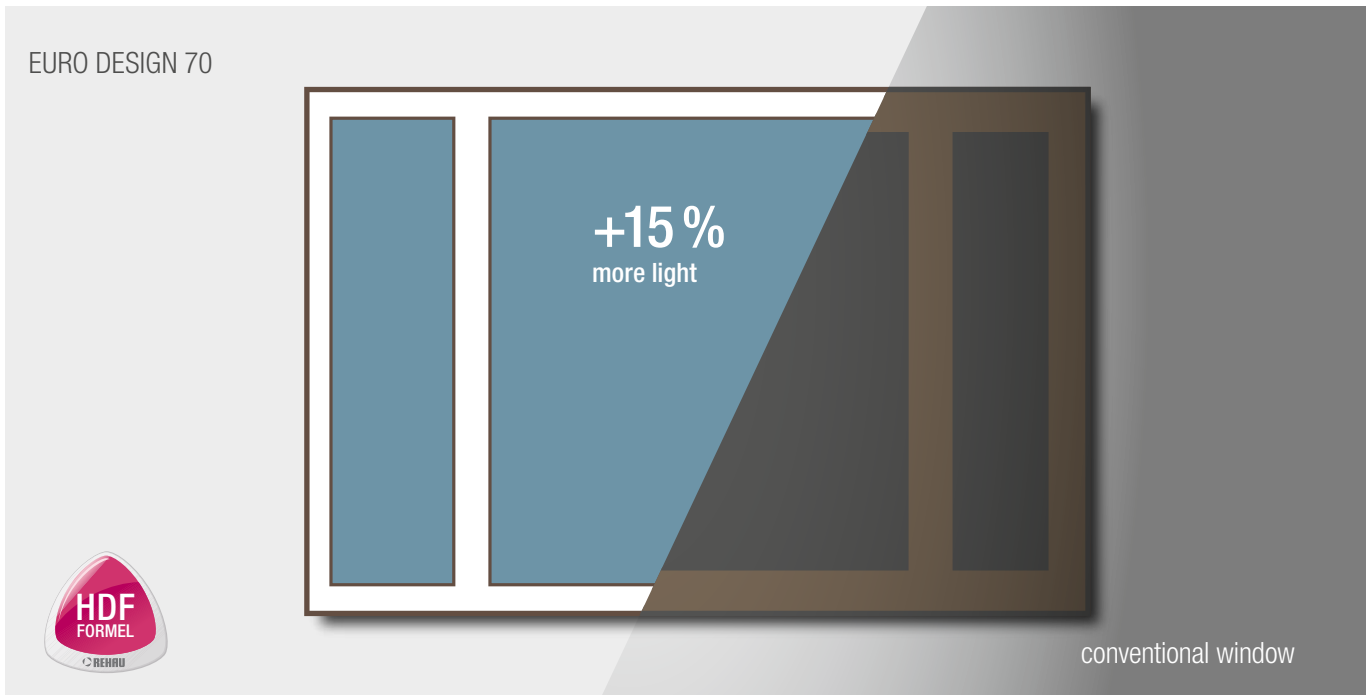

MORE WINDOW – MORE LIGHT
With Euro Design 70

Simply more
joie-de-vivre

LARGER GLASS PANES

More sunshine

Euro Design 70 are window profiles that suit a tight budget and let in even more light: designed with particularly slim sightlines, there is more room for glass. Enjoy great views – since sunshine not only improves your health, it also lifts your mood. And Euro Design 70 makes interior design a pleasure: the wide selection of colours and mouldings leaves plenty of scope for creativity. Personalised windows add the final touch to the look of your house – so you'll always be happy to come home. Wherever you are.

In great shape

Euro Design 70 is available with a wide range of mouldings, rounded, angled or with sash bars – your window profiles can make the most of the view.

220
colours

* In the KALEIDO PAINT, KALEIDO FOIL, KALEIDO COVER colour ranges.

Any number of mouldings

LOWER ENERGY LOSSES

More savings

70 mm construction depth and double seal keep your home warm and cosy, even when it's stormy or snowy outside. This keeps your heating costs in check.