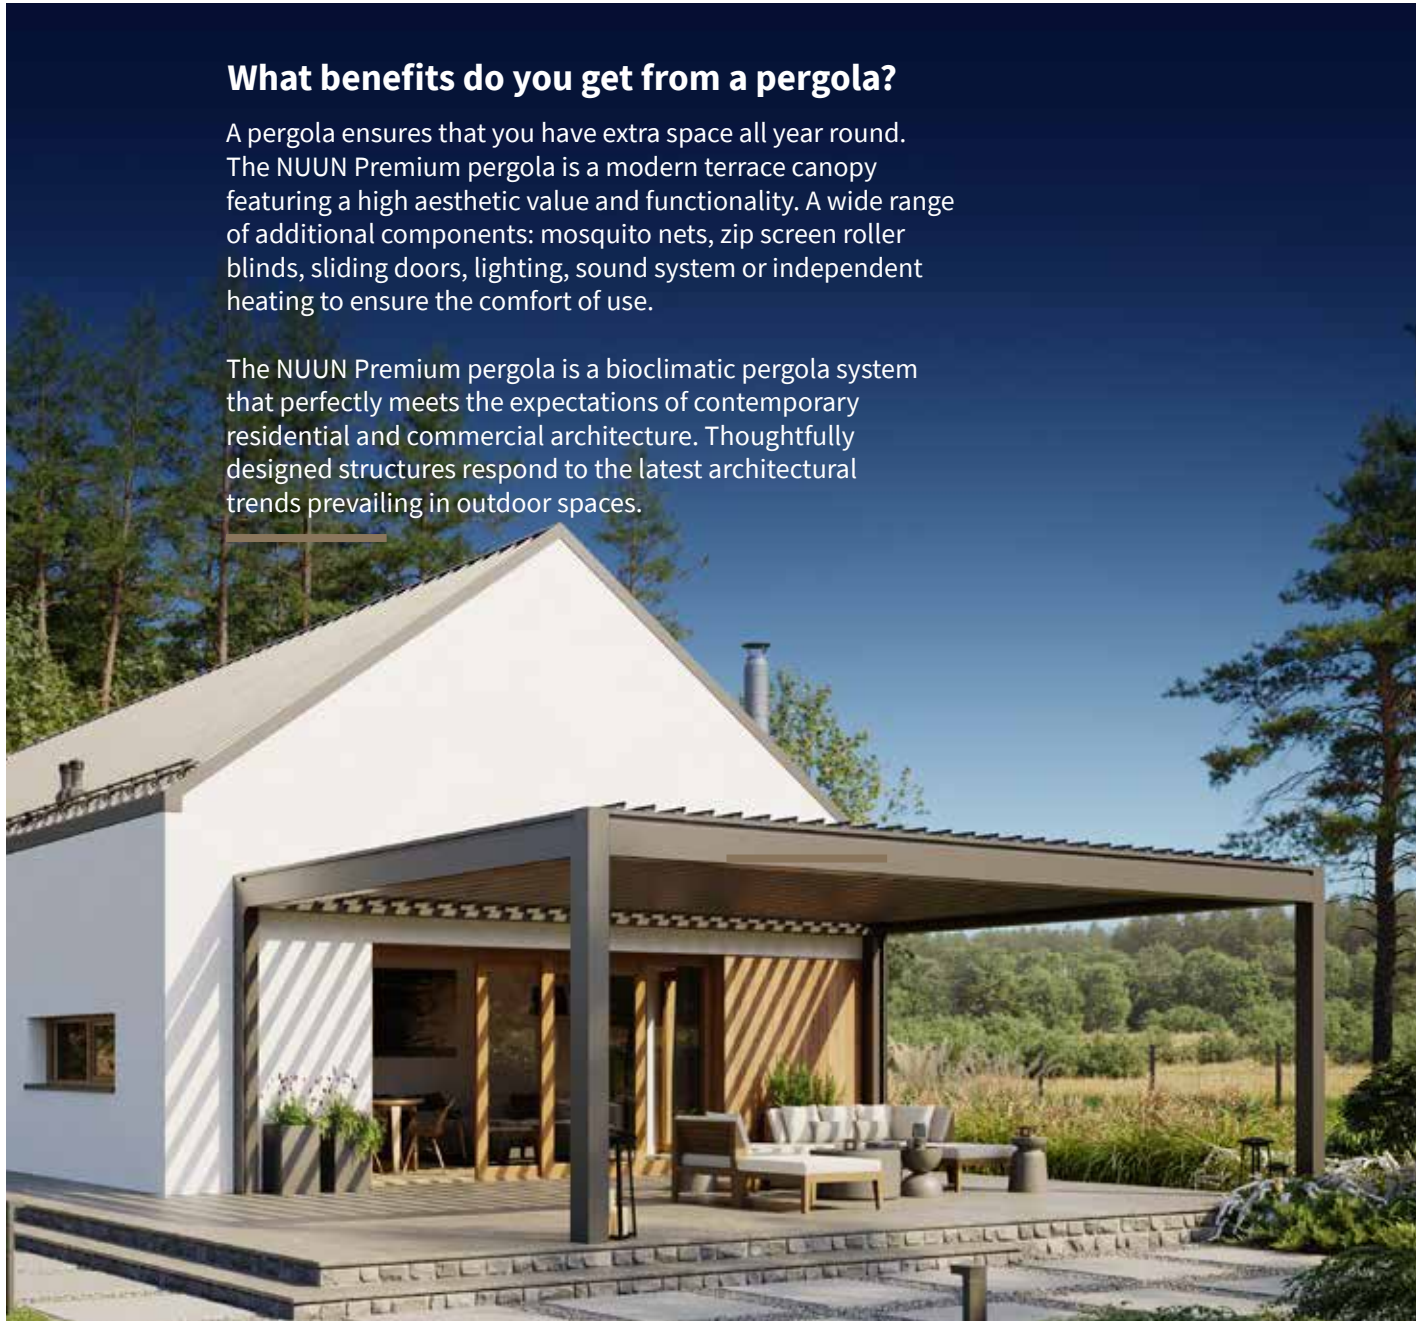

What benefits do you get from a pergola?

A pergola ensures that you have extra space all year round. The NUUN Premium pergola is a modern terrace canopy featuring a high aesthetic value and functionality. A wide range of additional components: mosquito nets, zip screen roller blinds, sliding doors, lighting, sound system or independent heating to ensure the comfort of use.

The NUUN Premium pergola is a bioclimatic pergola system that perfectly meets the expectations of contemporary residential and commercial architecture. Thoughtfully designed structures respond to the latest architectural trends prevailing in outdoor spaces.

The latter are independent structural landscape facilities, which increase the functionality of our gardens and allotments. The NUUN Premium Pergola is a solution suited to both a modern project and to a traditional house design.

Will the NUUN Premium pergola meet all your expectations? PROBABLY YES

It is a year-round durable building system that provides protection from the sun, rain and snow. The light and aesthetic modular structure with rotating roof slats is a modern solution for free-standing, terrace and garden development.