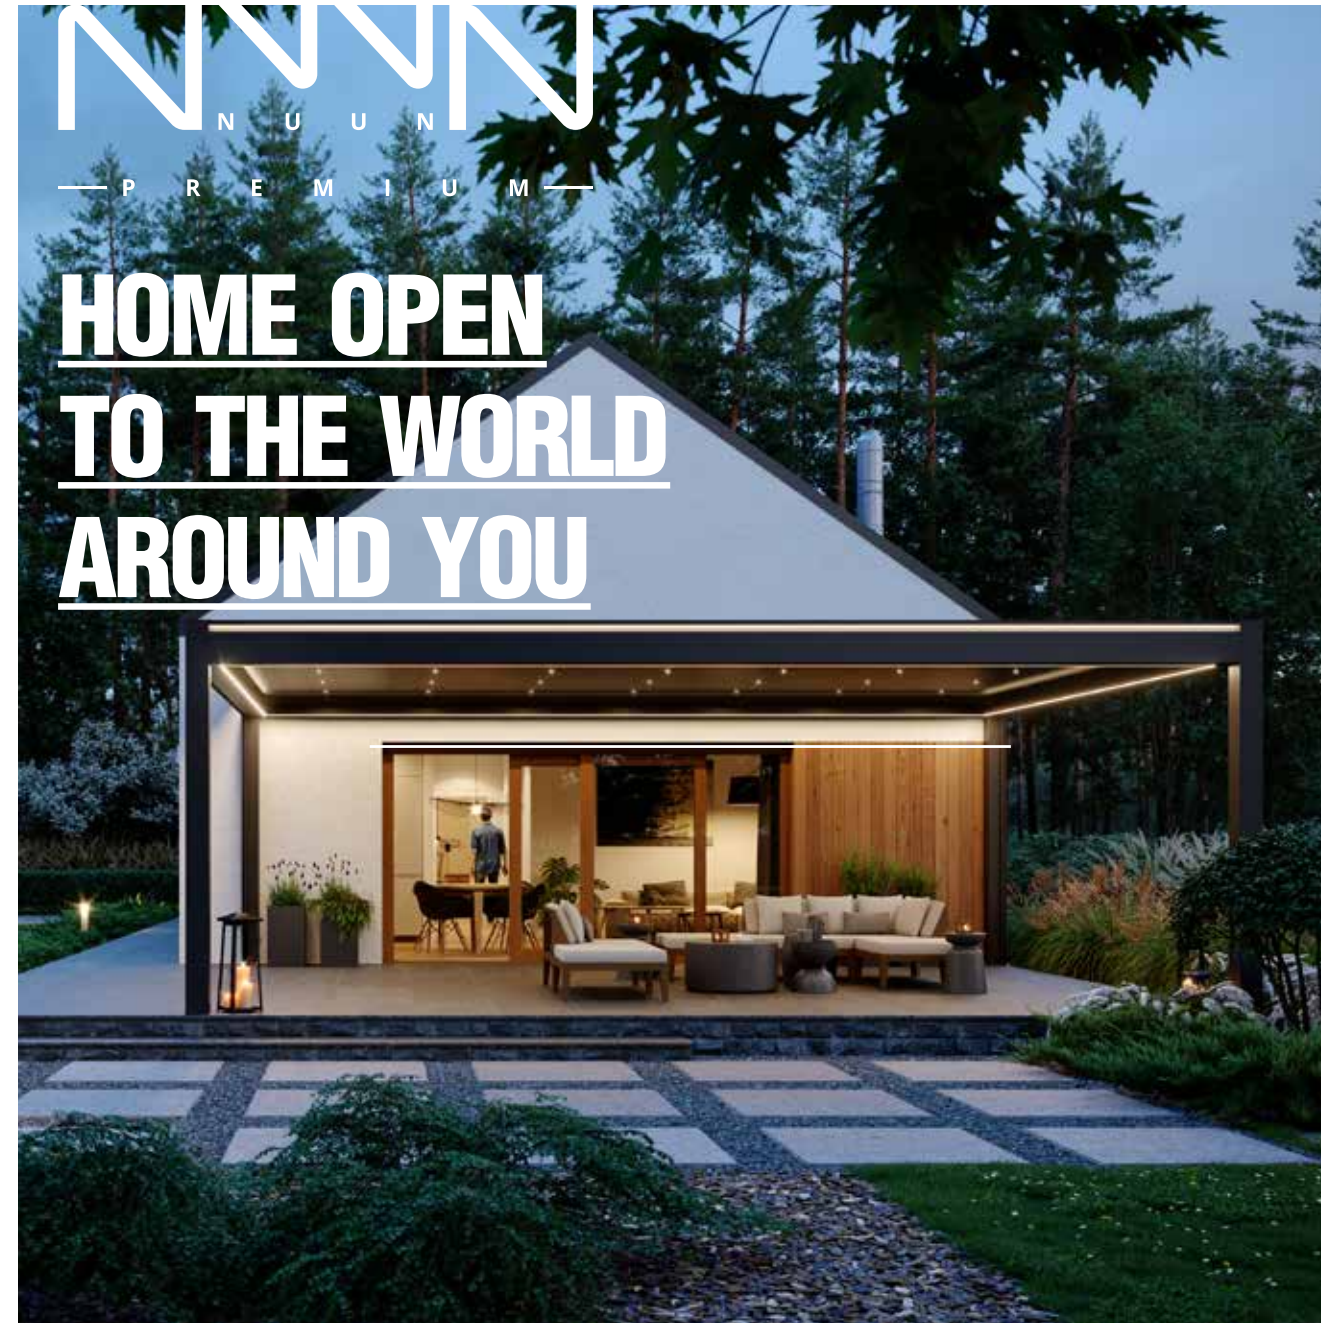

*Aluminium solutions
for your home*

ul. Wacława Moritza 3
20-276 Lublin
+ 48 81 745 50 30
biuro@aliplast.pl

aliplast.pl